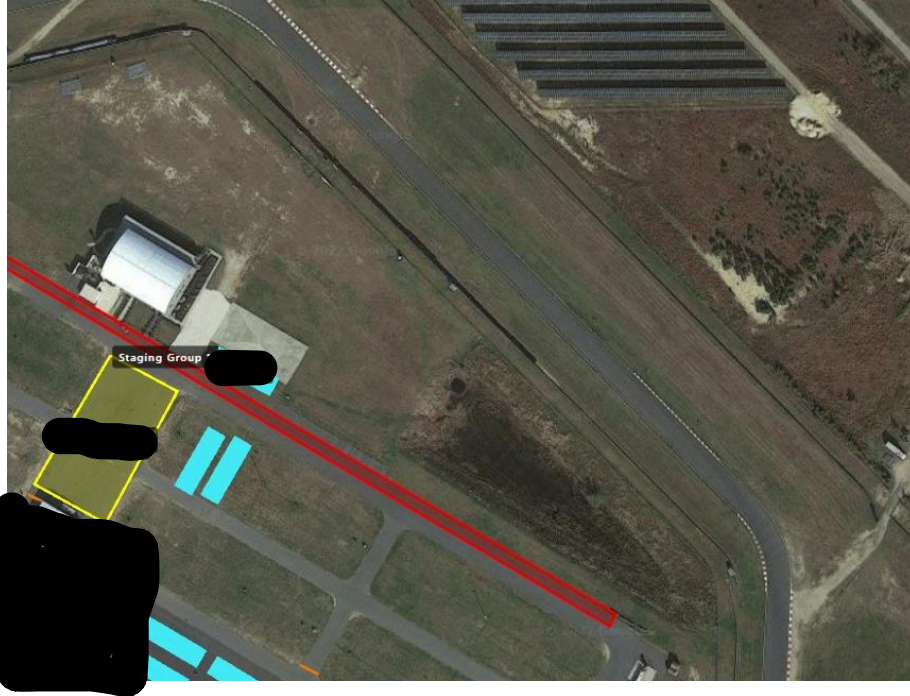

Staging for All Rows + RV Parking
Group 1 In Paddock Back Lane (Red)